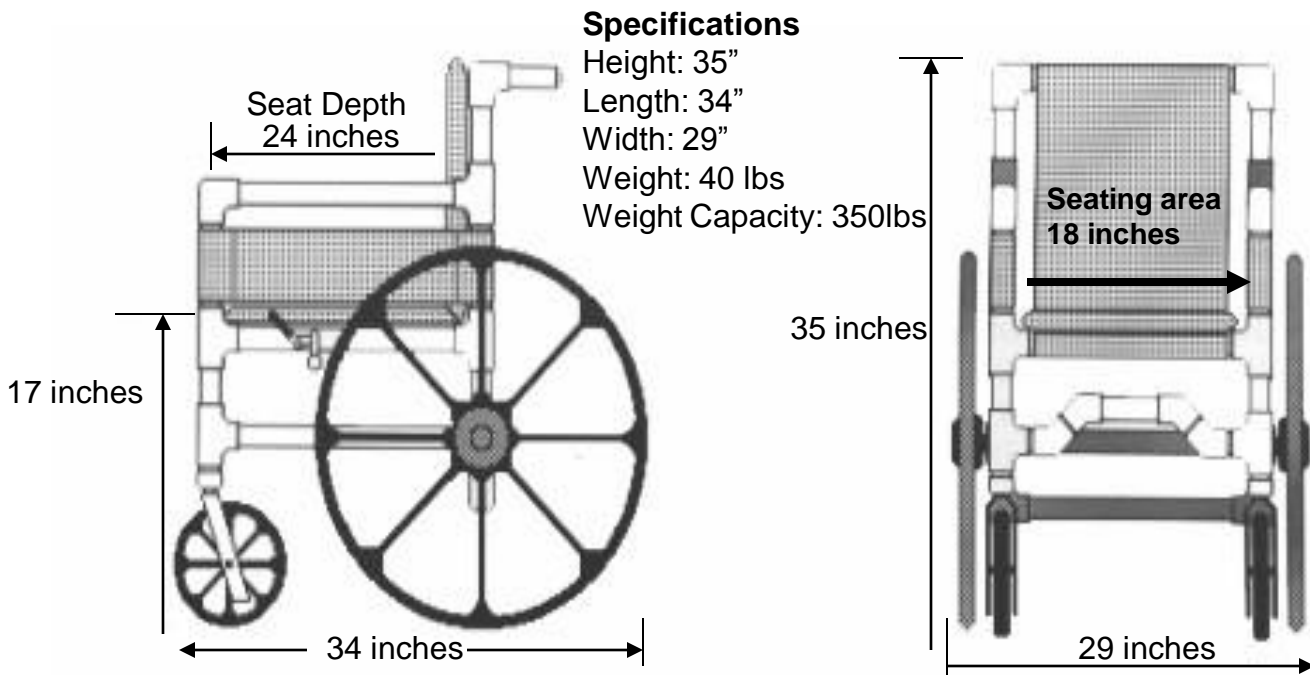

AquaTrek Aquatic Wheel Chair (AQ-350-WC)

- Durable and Lightweight
- 7 & 24 inch Mag Wheels
- Totally Submersible
- Safe & Comfortable
- Stainless Steel Fasteners
- Stainless Steel Axle
- Full One-Year Warranty
- Black Graphite Hand Rings
- Open Swing Arm
- Retractable Foot Rest
- Additional Options
 - Seat Belt
 - Shoulder Harness
 - Anti-Tip wheels

All **AQUATREK** aquatic wheelchair models are designed for use in and around water. Its unique design allows full usage in swimming pools, spas, splash pads, leisure rivers and showers. Its construction from PVC plastic and stainless steel fasteners makes it both durable and non-corrosive.