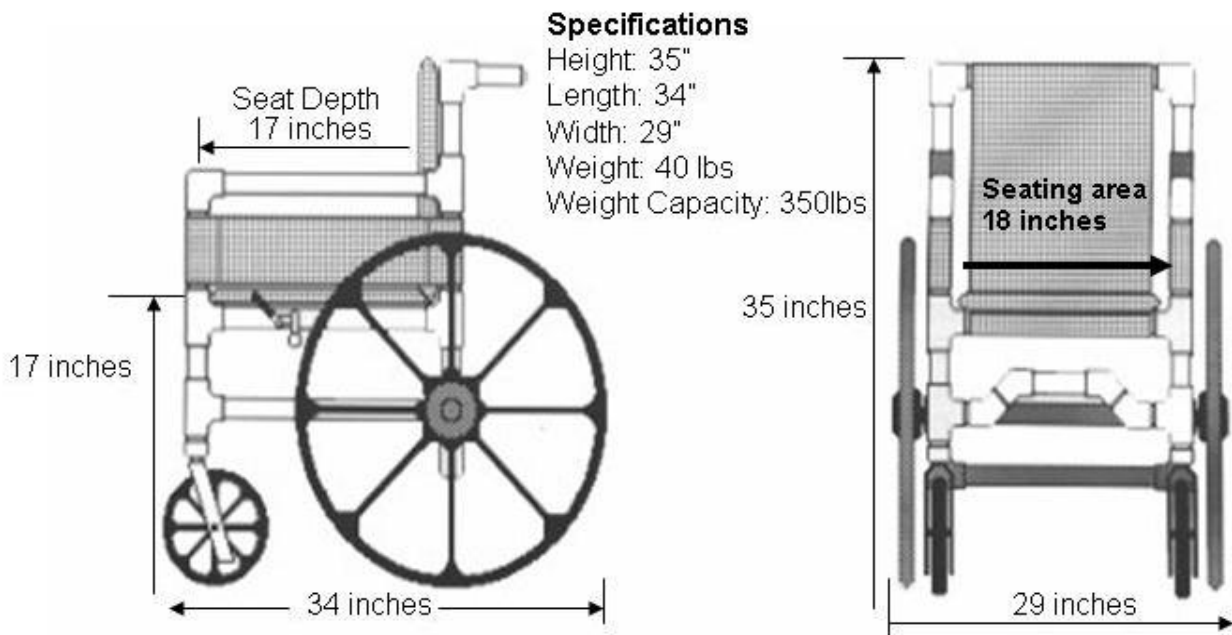

AquaTrek Aquatic Wheel Chair (AQ-250PC-WC)

- Durable and Lightweight
- 7 & 24 inch Mag Wheels
- Reduced Seat Depth for Proper Posture
- Totally Submersible
- Safe & Comfortable
- Stainless Steel Fasteners
- Stainless Steel Axle
- Full One-Year Warranty
- Black Graphite Hand Rings
- Open Swing Arm
- Retractable Foot Rest
- Additional options
 - Seat Belt
 - Shoulder Harness
 - Anti-Tip wheels

All **AQUATREK** aquatic wheelchair models are designed for use in and around water. Its unique design allows full usage in swimming pools, spas, splash pads, leisure rivers and showers. Its construction from PVC plastic and stainless steel fasteners makes it both durable and non-corrosive.